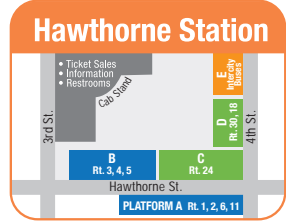

18 Mountain Service

Hawthorne Station

Route between Hawthorne and Mt. Bachelor Park-N-Ride uses Galveston and Franklin.

ATTENTION: Mountain Service operates during the ski season. Service changes can occur due to snow conditions and ride volume. Visit www.cascadeseasttransit.com or call 541-385-8680 for updates.

SHUTTLE FARES		MT. BACHELOR ZONE 5	Purchase Season Pass at Mt. Bachelor Guest Services. All others available at Mt. Bachelor, Ray's, and Hawthorne Station. Also available from the driver with exact change only.
Season Pass		\$185	
14 Ride Punch Card		\$69	
One Round-Trip Ticket		\$11	
One-Way Ride Ticket		\$8	

	Hawthorne Station Departure	Mt. B. Park-N-Ride Arrival	Mt. B. Park-N-Ride Departure	Mt. B. Ski Resort Arrival
	6:40	6:50	7:00	7:30
	7:25	7:35	7:45	8:20
			8:20	9:00
			9:20	10:00
			12:30	1:05
WED. only	1:10	1:20	1:30	2:05
			3:15	3:45

Down the Mountain
AM
PM

As time permits, additional stops may be made at the mechanics shop, Skyline lift parking lot and Sunrise Lodge.